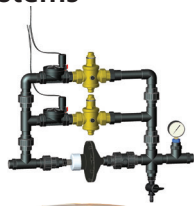

Nipple System

Pressure Management Systems

Water On Demand
Regulator
02205365