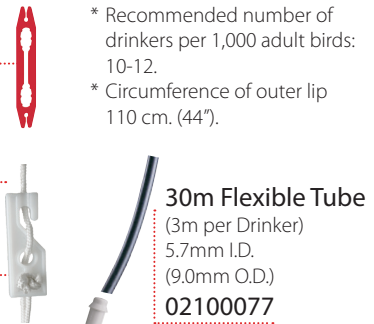

30m Flexible Tube
(3m per Drinker)
5.7mm I.D.
(9.0mm O.D.)
02100077