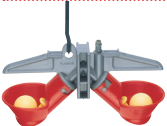

# Cage Cups

Screw-In type  
02206001

 Valve Assembly Complete 02206017	 Cup 02206011	 Water Inlet for Screw-In Type 02206005
--	--	--

Snap-On type  
02206040

 Valve Assembly Complete 02206017	 Cup 02206011	 Water Inlet Clamp 02206006
--	--	--

Saddle type  
02206000

 Valve Assembly Complete 02206017	 Cup with Plate Clamp 02206012	 Plate clamp 02206013	 Water Inlet for Saddle Type 02206004
--	---	--	--

Cage Starter type  
02206050

 Valve Assembly Complete 02206017	 Cage Starter Cup 02206053	 Cage Starter Bracket 02206052	 Ball 7/8" 02206073	 Strap 02206054
--	---	---	---	--