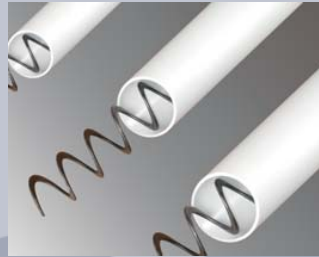

FLEXIBLE AUGER FEED SYSTEMS

FEED DELIVERY SYSTEMS

*For a reliable long
lasting delivery*

www.le-roy.fr

- An efficient delivery system
- Many models and capacities
- Strong and reliable material

Le Roy

Conceiver and manufacturer of poultry equipment