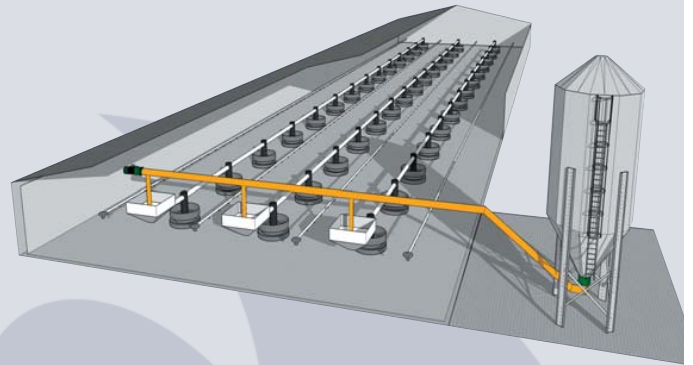

## FEED DELIVERY SYSTEMS

### An efficient delivery system

- Fast transit of feed toward the animals
- Special boots to adapt to any silo
- Hopper silo with single or double exit, straight or 30° for setting 1 to 8 flexible

### Many models and capacities

- The different size standouts for various transport capacity
- Hopper base for 1 or 2 flex, can be set on 1 silo
- Direct power drive with gear-box sized for each application
- Flexible or rigid drop tube, allows for easy animal maintenance
- Standard elements easy to assemble

### Technical characteristics

- Hardened steel flex auger highly resistant in one element
- Standard thick PVC tubing of 63, 75 and 90mm (other dimensions on demand)
- Power drive unit of 0,37 kw ; 0,55 kw ; 0,75 kw and 1,1 kw
- Feed conveying capacity range from 450 kg/h to 2200 kg/h
- Total length of 20 to 100m depending of layout or feed