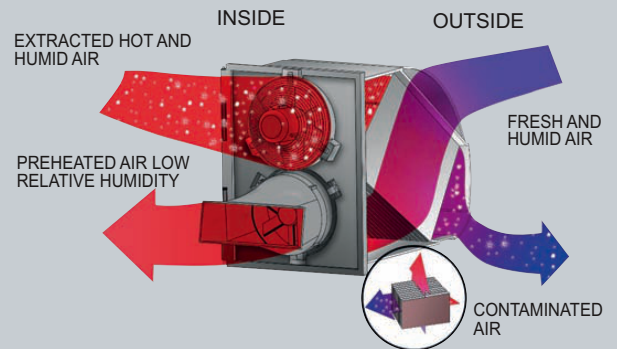

Allows substantial gas savings

- ▶ The heat exchanger uses building heat to warm the incoming air.
- ▶ Maximum heat recovery without recycling.
- ▶ The HRV reduces building heating needs.

Easy cleaning and disinfection

- ▶ Removable exchanger bloc for disinfection of incoming and exhaust air area.
- ▶ Filtration system.

Progressive control

- ▶ Direct connexion to building controller with the 0-10V and two dry contacts.
- ▶ Easy to use.
- ▶ Dedusting.
- ▶ Defrost option for extreme cold temperature.

Optional: Closing system

- ▶ Heat exchanger is stopped by the MEGAVI, depending on the outside temperature (hot day). The shutters are automatically closed to prevent parasite air inlets.
- ▶ With a cold night the MEGAVI can restart the heat exchanger, and the shutters open automatically.
- ▶ Heat exchanger can be used longer during the batch, avoiding duplicate power consumption with other exhaust fans.

Technical features

- Width 550 mm, height 725 mm
- Reinforced and robust
- High resistant polyethylene
- No drainage in the building
- Fan 2800 rpm
- Progressive box compatible MODBUS (RS 485)

www.le-roy.fr