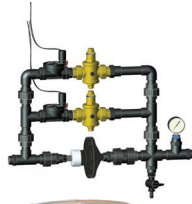

Nipple System

Pressure Management Systems

Water On Demand
Regulator
02205365