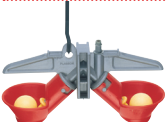

Cage Starter type 02206050

 Valve Assembly Complete 02206017	 Cage Starter Cup 02206053	 Cage Starter Bracket 02206052	 Ball 7/8" 02206073	 Strap 02206054

Valve Assembly Complete 02206017

 Trigger 02206002	 Spring 02206010	 Valve housing 02206003	 Valve O-ring 02206009	 Trigger seal 02206007

Cage Cups Accessories

 Manure shield 02206057	 Pin saddle 02207016 - 16mm 02207020 - 20mm 02207025 - 25mm 02207077 - 3/4"	 Saddle for Screw in Cup 02206025 - 20mm	 Assembly tool for cage cup valve housing 02209082

Optional Accessories

 Saddle Connector 02100030
 Saddle Connector With Shut Off 02100050
 Pin Saddle 02207016 - 16mm 02207020 - 20mm 02207025 - 25mm 02207077 - 3/4"
 In-Line Shut Off 02208025
 Reducer 1/2"-1/4" (M/M) 02100031
 Reducer 1/2"-1/4" (F/M) 02100058
 Nipple 1/4"-1/4" (M/M) 02100026
 Tee 1/4"-1/4"-1/4" (M/F/M) 02100057
 Saddle for Threaded Nipple 02205249 - 25mm 02205247 - 3/4"