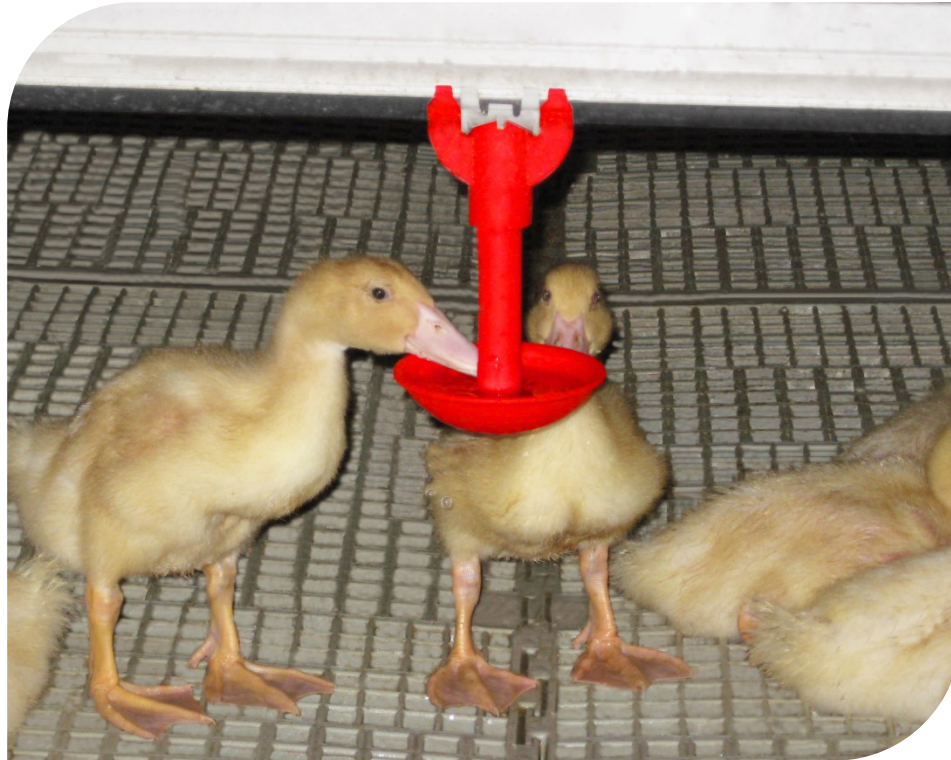

Plasson Complete Package for Ducks

 **PLASSON**[®]

Livestock

Global Presence - Local Commitment

Ducks equipment

Nipple Drinking System

- For ducks we use grey nipple without tray as the ducks need ample amount of water. Catalog number 02205237.
- Sometimes we add supplementary tools for the first few days it is called SESA catalog number 02205546.
- For broiler ducks we use every nipple for up to 8 ducks.
- We suggest also using "water tank bypass" (2 bar) catalog number 02205165.
- Filter 120 micron must be installed, catalog number 02209079 (it is recommended to fill the water tank also via the filter).
- The water head panel also includes: Medicator, Siliphos softener, water meter, etc.
- The system is fully suspended.

Nipple Drinking System

Nipple Drinking System

Nipple Drinking System

Duck Drinker Com.

- Designed to comply with European Animal Welfare Regulation
- The ducks can dip in water the whole beak
- Automatic cup, spring activated for fixed level of water
- Very easy to maintain and clean
- Three main components
 - Base
 - Activator
 - Cup

| Catalog No. 02209990
| Status: Available from Oct. 2021
| Supplier: Plasson Israel

Duck Drinker Com.

Pan feeding system

- Feeder pan for ducks we use "multibeck turkey feeder short neck set" catalog number 02310030.
- We use every pan for up to 70 ducks.
- The pans are assembled on a Plasson standard feeder pipe with regular hopper.
- We also have special control pan for this system, "control unit D45 (shaft 19) w/gear for turkeys/ducks" catalog number 02311190
- We recommend a 10 ton Silo with fill line into the house.
- The system is fully suspended.