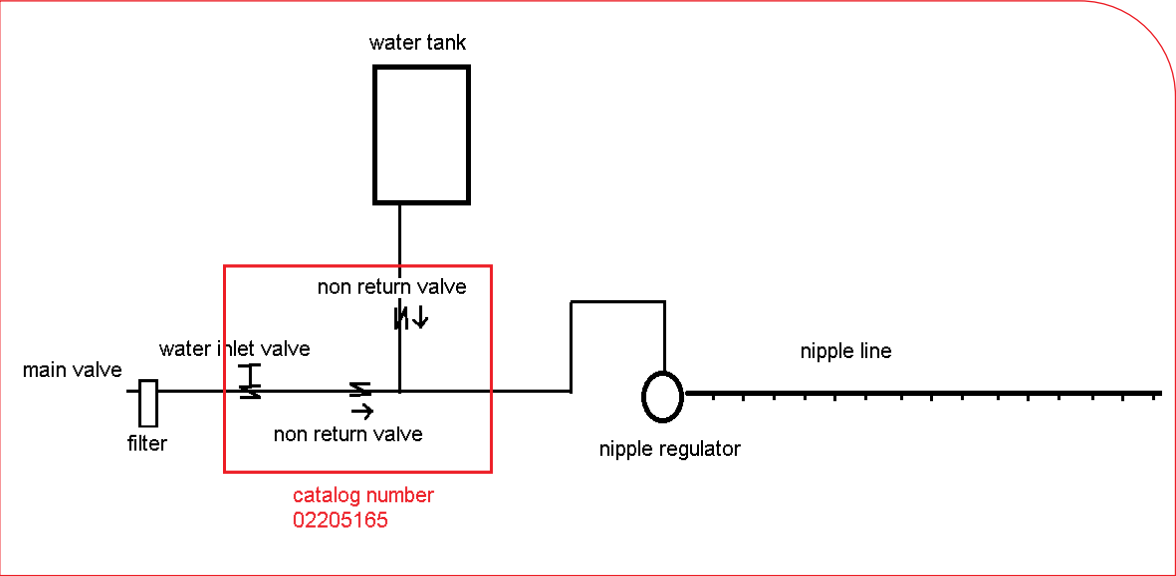

Plasson Complete Package for Ducks

 **PLASSON**[®]

Livestock

Global Presence - Local Commitment

Ducks equipment

Nipple Drinking System

- For ducks we use grey nipple without tray as the ducks need ample amount of water. Catalog number 02205237.
- Sometimes we add supplementary tools for the first few days it is called SESA catalog number 02205546.
- For broiler ducks we use every nipple for up to 8 ducks.
- We suggest also using "water tank bypass" (2 bar) catalog number 02205165.
- Filter 120 micron must be installed, catalog number 02209079 (it is recommended to fill the water tank also via the filter).
- The water head panel also includes: Medicator, Siliphos softener, water meter, etc.
- The system is fully suspended.

Nipple Drinking System

Nipple Drinking System

Nipple Drinking System

Duck Drinker Com.

- Designed to comply with European Animal Welfare Regulation
- The ducks can dip in water the whole beak
- Automatic cup, spring activated for fixed level of water
- Very easy to maintain and clean
- Three main components
 - Base
 - Activator
 - Cup