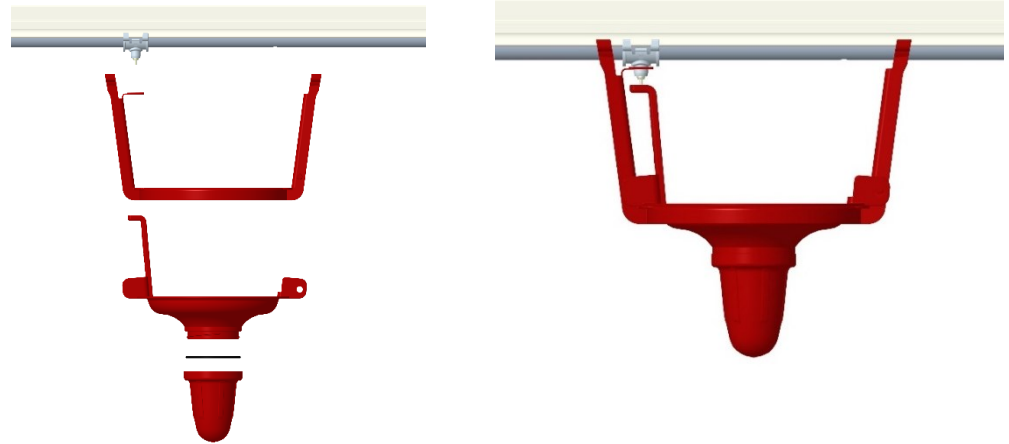

Plasson Complete Package for Ducks

 **PLASSON**[®]

Livestock

Global Presence - Local Commitment

Ducks equipment

Nipple Drinking System

- For ducks we use grey nipple without tray as the ducks need ample amount of water. Catalog number 02205237.
- Sometimes we add supplementary tools for the first few days it is called SESA catalog number 02205546.
- For broiler ducks we use every nipple for up to 8 ducks.
- We suggest also using "water tank bypass" (2 bar) catalog number 02205165.
- Filter 120 micron must be installed, catalog number 02209079 (it is recommended to fill the water tank also via the filter).
- The water head panel also includes: Medicator, Siliphos softener, water meter, etc.
- The system is fully suspended.

Nipple Drinking System

Nipple Drinking System

Nipple Drinking System

Duck Drinker Com.

- Designed to comply with European Animal Welfare Regulation
- The ducks can dip in water the whole beak
- Automatic cup, spring activated for fixed level of water
- Very easy to maintain and clean
- Three main components
 - Base
 - Activator
 - Cup

| Catalog No. 02209990
| Status: Available from Oct. 2021
| Supplier: Plasson Israel

Duck Drinker Com.

Pan feeding system

- Feeder pan for ducks we use "multibeck turkey feeder short neck set" catalog number 02310030.
- We use every pan for up to 70 ducks.
- The pans are assembled on a Plasson standard feeder pipe with regular hopper.
- We also have special control pan for this system, "control unit D45 (shaft 19) w/gear for turkeys/ducks" catalog number 02311190
- We recommend a 10 ton Silo with fill line into the house.
- The system is fully suspended.