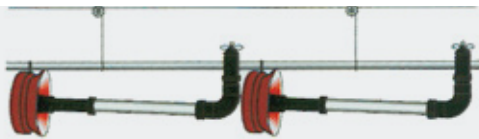

Lower pan ▶ Specific for starting all poultry.

Upper pan ▶ Specific for transition and finishing.

For better feed conversion

- ▶ The lower and upper pans are designed to prevent wasting.

Accessories ▶ The anti-waste collar for turkey can be installed without removing the pan feeder.

LOWER PAN FEEDER WITH LID

LOWER + UPPER PAN FEEDER

UPPER PAN FEEDER

UPPER PAN FEEDER WITH COLLAR

EASIER CLEANING = LESS WORK

No space required

- ▶ The feed pan is attached to the bracket under the pipe.

No dismantling

- ▶ Faster washing.

TECHNICAL CHARACTERISTICS

Highly resistant plastic and flexible suspension system ensure robustness

- ▶ Lower pan: Ø 32 cm, depth: 4,2 cm
- ▶ Upper pan: Ø 29 cm, depth: 9,5 cm
- ▶ With anti waste collar: Ø 40 cm, depth: 14,5 cm
- ▶ Length of drop tube: 120 cm
- ▶ Height of the feeder hanging under the pipe: 32 cm